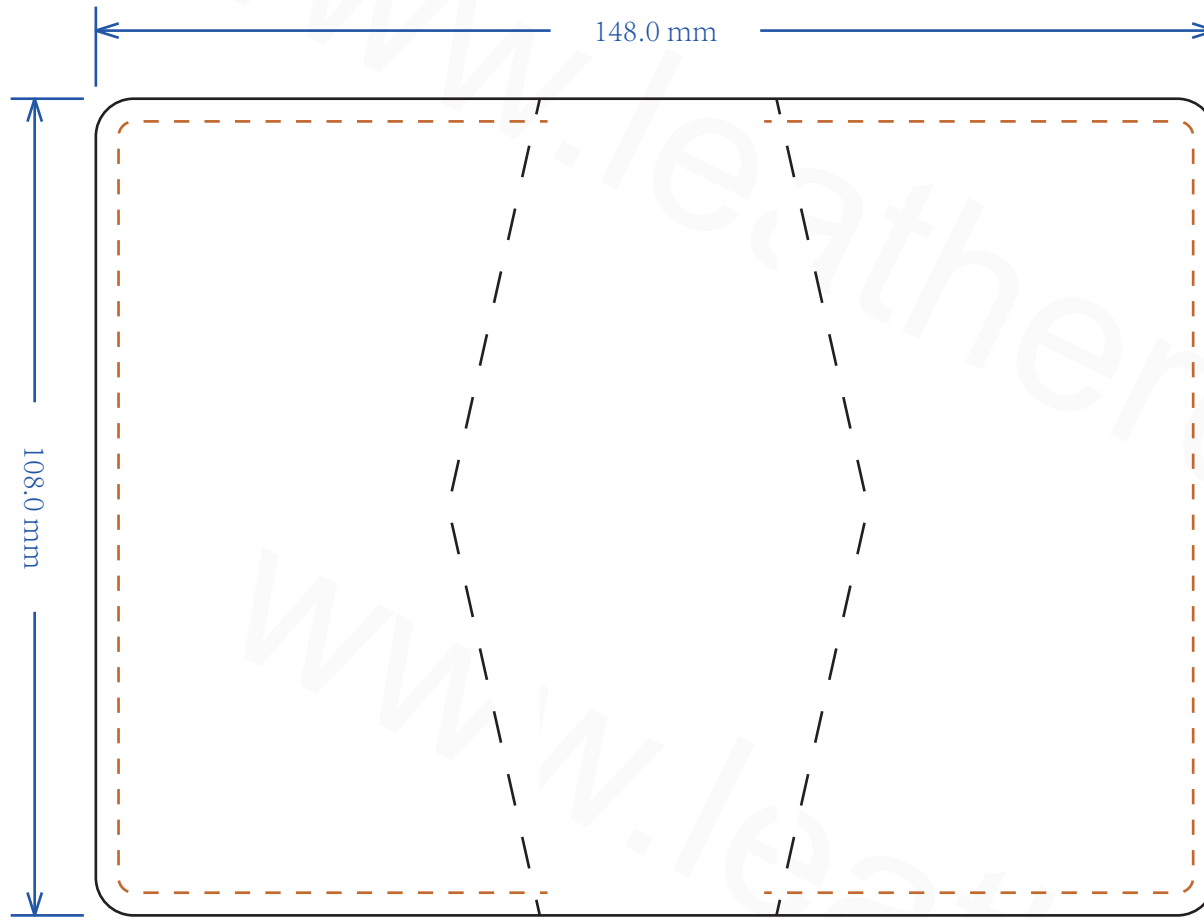

# CARD HOLDER

(CW-A1)

[www.leathercove.com](http://www.leathercove.com)

main cover

flap x 3